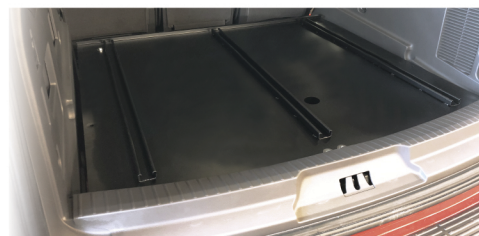

# SECURE PLATFORM SERIES

Securely Mounted | Won't Damage OEM Vehicle Flooring | Cabinet Can Be Removed To Gain Rear Cargo Space

## NEW! 2018 EXPEDITION CABINET PLATFORM

Expedition Standard Platform

**Standard Features**

- Easy to install using OEM mounting locations
- Built for 2018 Expedition
- Provides quick installation and removal of cabinet
- Includes custom tool for lowering spare tire
- U.S. Pat. No. 9718415

Spare tire access

**Electronics Drawer (optional feature)**

- The electronics drawer slides out for equipment access
- Large enough to store all of your electronics and radios
- Our removeable drawer allows installers to wire components on a bench and not in the cramped vehicle