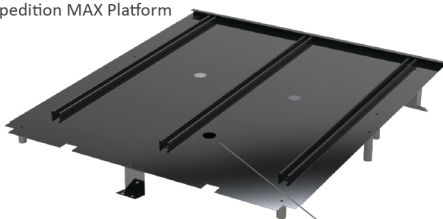

# SECURE PLATFORM SERIES

Securely Mounted | Won't Damage OEM Vehicle Flooring | Cabinet Can Be Removed To Gain Rear Cargo Space

## NEW! 2018 EXPEDITION CABINET PLATFORM

Expedition Standard Platform

**Standard Features**

- Easy to install using OEM mounting locations
- Built for 2018 Expedition
- Provides quick installation and removal of cabinet
- Includes custom tool for lowering spare tire
- U.S. Pat. No. 9718415

Spare tire access

Expedition MAX Platform

**Standard Features**

- Easy to install using OEM mounting locations
- Built for 2018 Expedition MAX (with third row removed)
- Provides quick installation and removal of cabinet
- Includes custom tool for lowering spare tire
- U.S. Pat. No. 9718415

Spare tire access

Expedition MAX Platform - with third row

**Standard Features**

- Easy to install using OEM mounting locations
- Built for 2018 Expedition MAX (with third row in place)
- Provides quick installation and removal of cabinet
- Includes custom tool for lowering spare tire
- U.S. Pat. No. 9718415