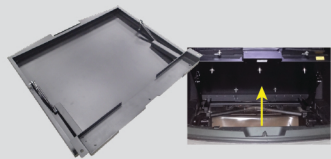

HAVIS LIFT UP PLATFORM