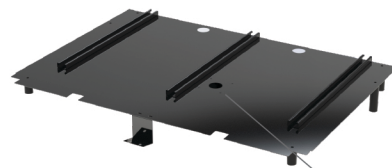

# SECURE PLATFORM SERIES

Securely Mounted | Won't Damage OEM Vehicle Flooring | Cabinet Can Be Removed To Gain Rear Cargo Space

## NEW! 2018 EXPEDITION CABINET PLATFORM

Expedition Standard Platform

**Standard Features**

- Easy to install using OEM mounting locations
- Built for 2018 Expedition
- Provides quick installation and removal of cabinet
- Includes custom tool for lowering spare tire
- U.S. Pat. No. 9718415

Spare tire access

Expedition MAX Platform

**Standard Features**

- Easy to install using OEM mounting locations
- Built for 2018 Expedition MAX (with third row removed)
- Provides quick installation and removal of cabinet
- Includes custom tool for lowering spare tire
- U.S. Pat. No. 9718415

Spare tire access

Expedition MAX Platform - with third row

**Standard Features**

- Easy to install using OEM mounting locations
- Built for 2018 Expedition MAX (with third row in place)
- Provides quick installation and removal of cabinet
- Includes custom tool for lowering spare tire
- U.S. Pat. No. 9718415