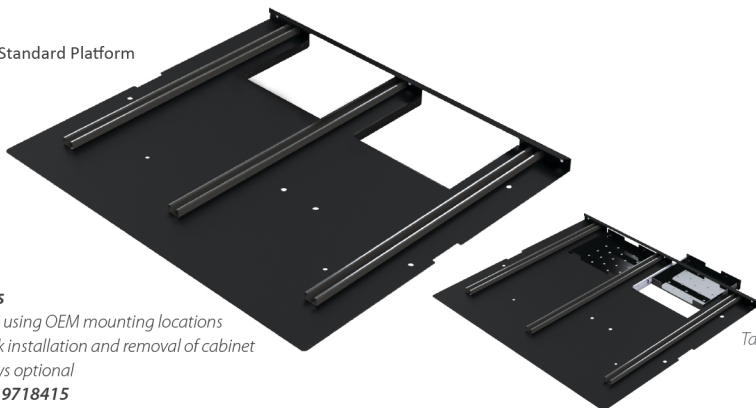

Spare tire access

Expedition MAX Platform - with third row

**Standard Features**

- Easy to install using OEM mounting locations
- Built for 2018 Expedition MAX (with third row in place)
- Provides quick installation and removal of cabinet
- Includes custom tool for lowering spare tire
- U.S. Pat. No. 9718415

Spare tire access

**Electronics Drawer (optional feature)**

- The electronics drawer slides out for equipment access
- Large enough to store all of your electronics and radios
- Our removeable drawer allows installers to wire components on a bench and not in the cramped vehicle

## TAHOE CABINET PLATFORM

Tahoe Standard Platform

**Key Features**

- Easy to install using OEM mounting locations
- Provides quick installation and removal of cabinet
- Electronic trays optional
- U.S. Pat. No. 9718415